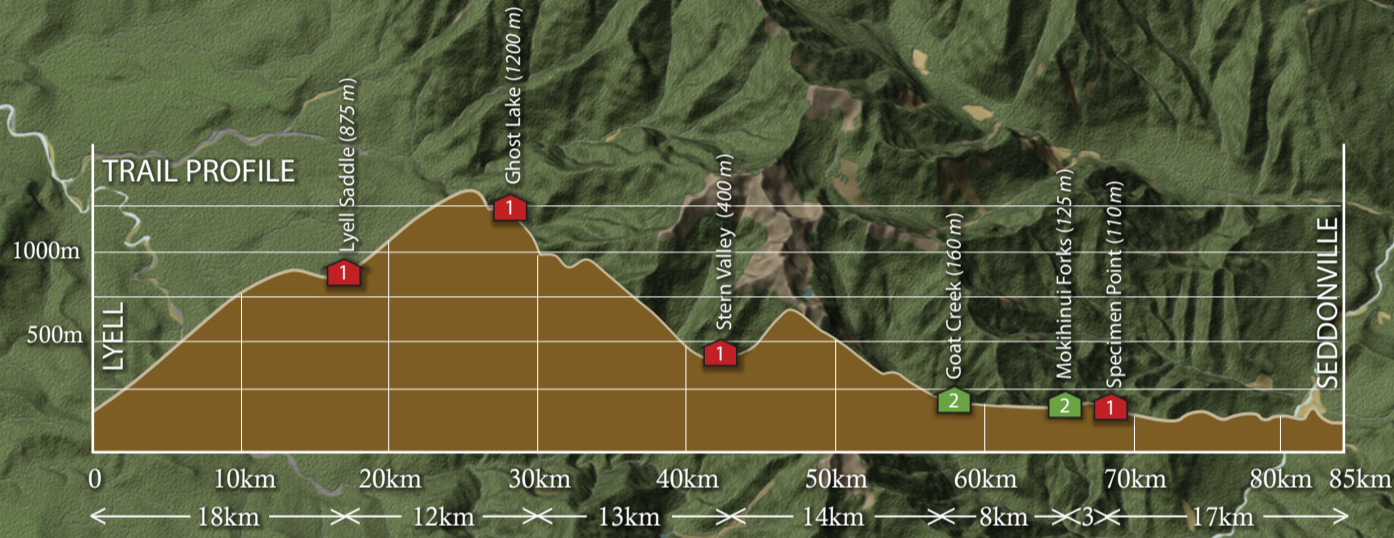

SEDDONVILLE

GLASGOW RANGE

LYELL RANGE

LYELL

to MURCHISON

to WESTPORT

to LEWIS PASS

TRAIL PROFILE

LEGEND

- F** Ford
- Cellular coverage
- P** Parking
- Campsite / toilets
- Lodge
- Shelter
- Category 1 hut (bookable, range of facilities)
- Category 2 hut (NOT bookable, basic facilities)
- The Old Ghost Road up to and including Grade 4
- The Old Ghost Road Grade 4-5
- Road

Orthographic oblique projection - indicative scale only
Map revision date December 2018